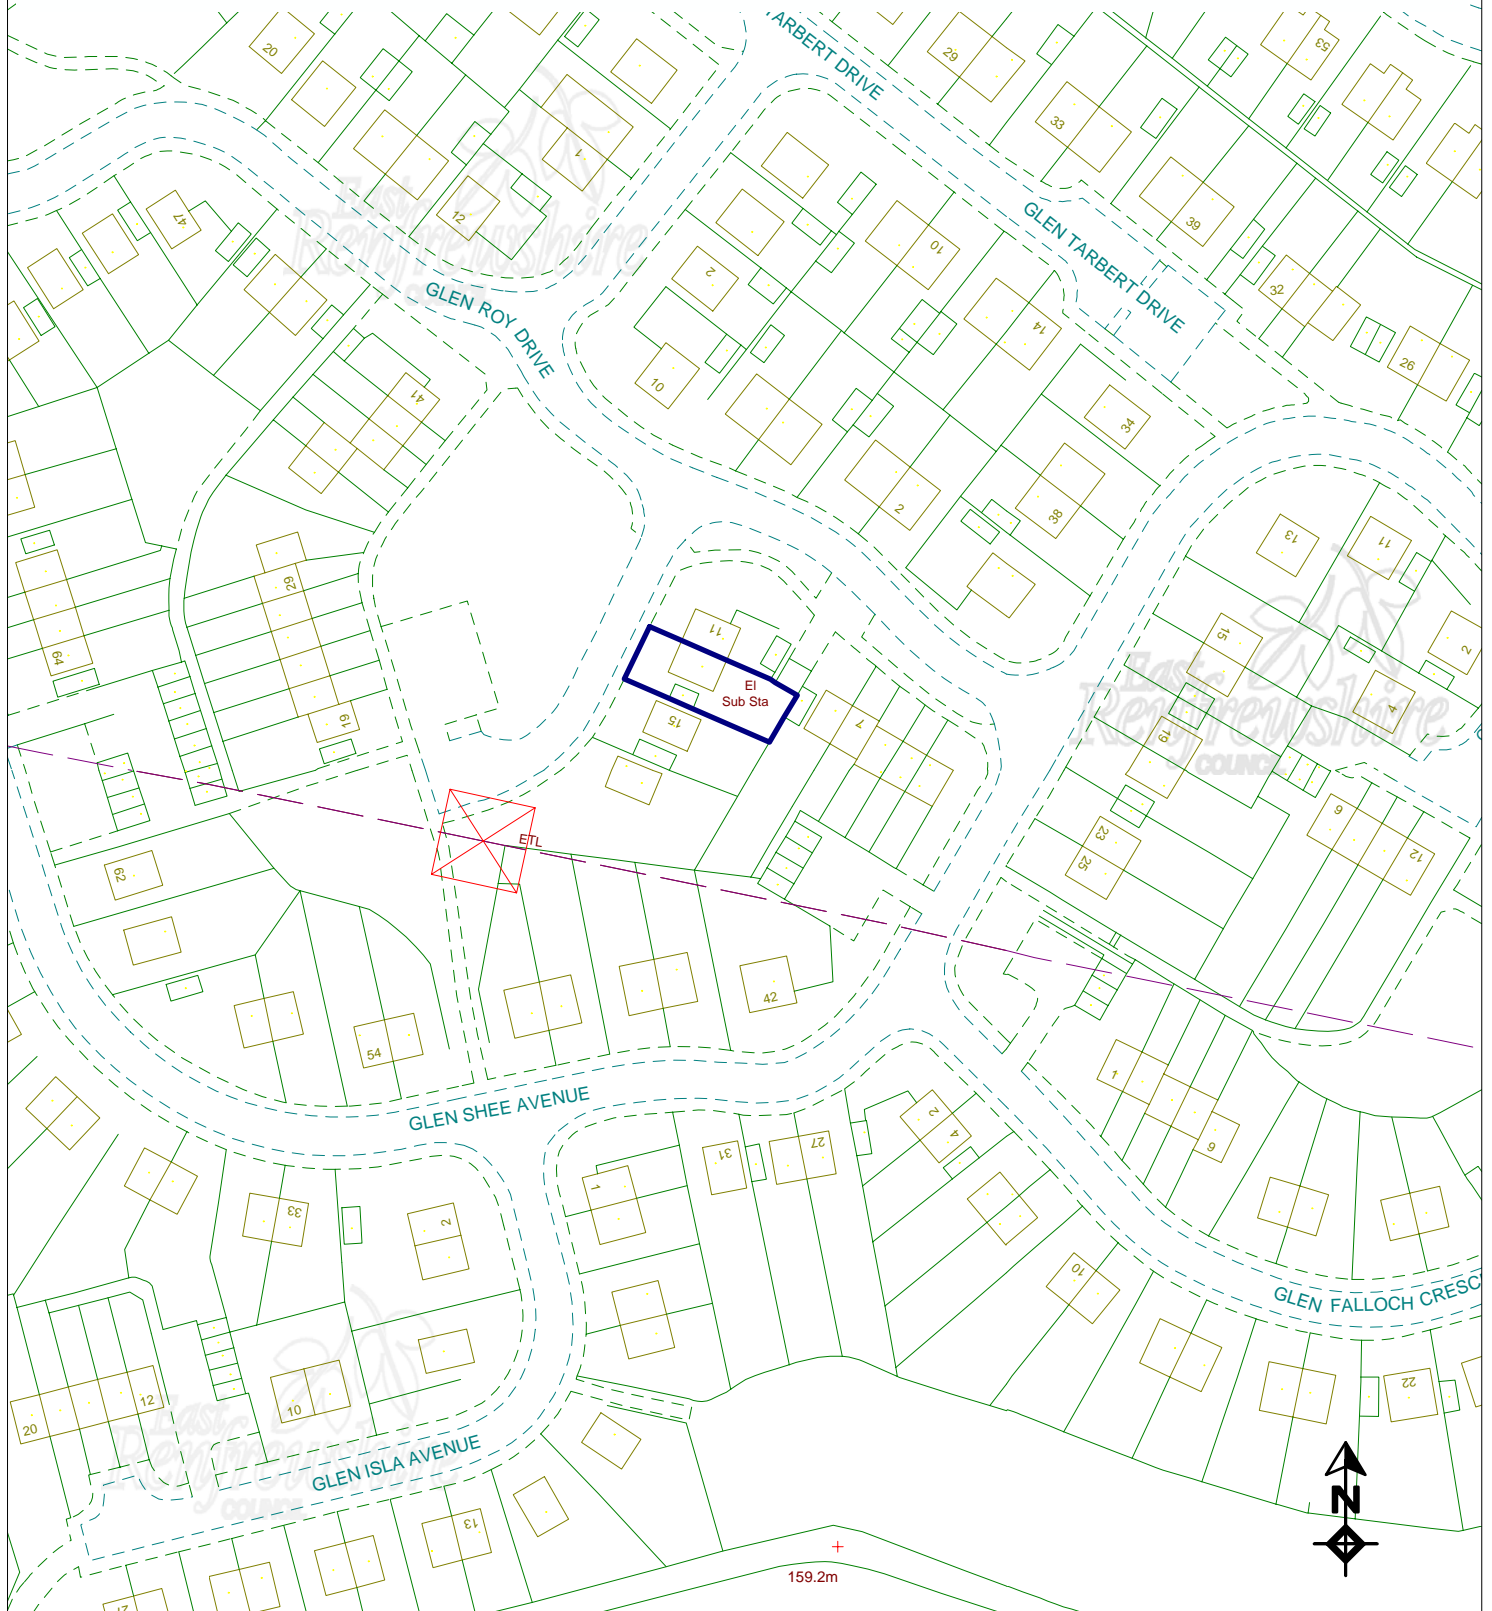

'This copy has been made by or with the authority of Joe Devine, Head of Roads Planning and Transportation, pursuant to section 47 of the Copyright, Designs and Patents Act 1988 ('the Act'). Unless the act provides a relevant exception to copyright, the copy must not be copied without the prior written permission of the copyright owner.'

REFERENCE:- 2008/0539/TP

LOCATION:- 13 Glen Roy Drive Neilston

MAP REFERENCE: NS4756NW

DATE: 01/08/2008

SCALE 1:1250

Reproduced from the Ordnance Survey Mapping with the permission of the Controller of Her Majesty's Stationery Office (C) Crown Copyright. Unauthorised reproduction infringes Crown Copyright and may lead to prosecution or civil proceedings. East Renfrewshire Council, OS License No. 100023382 2008.