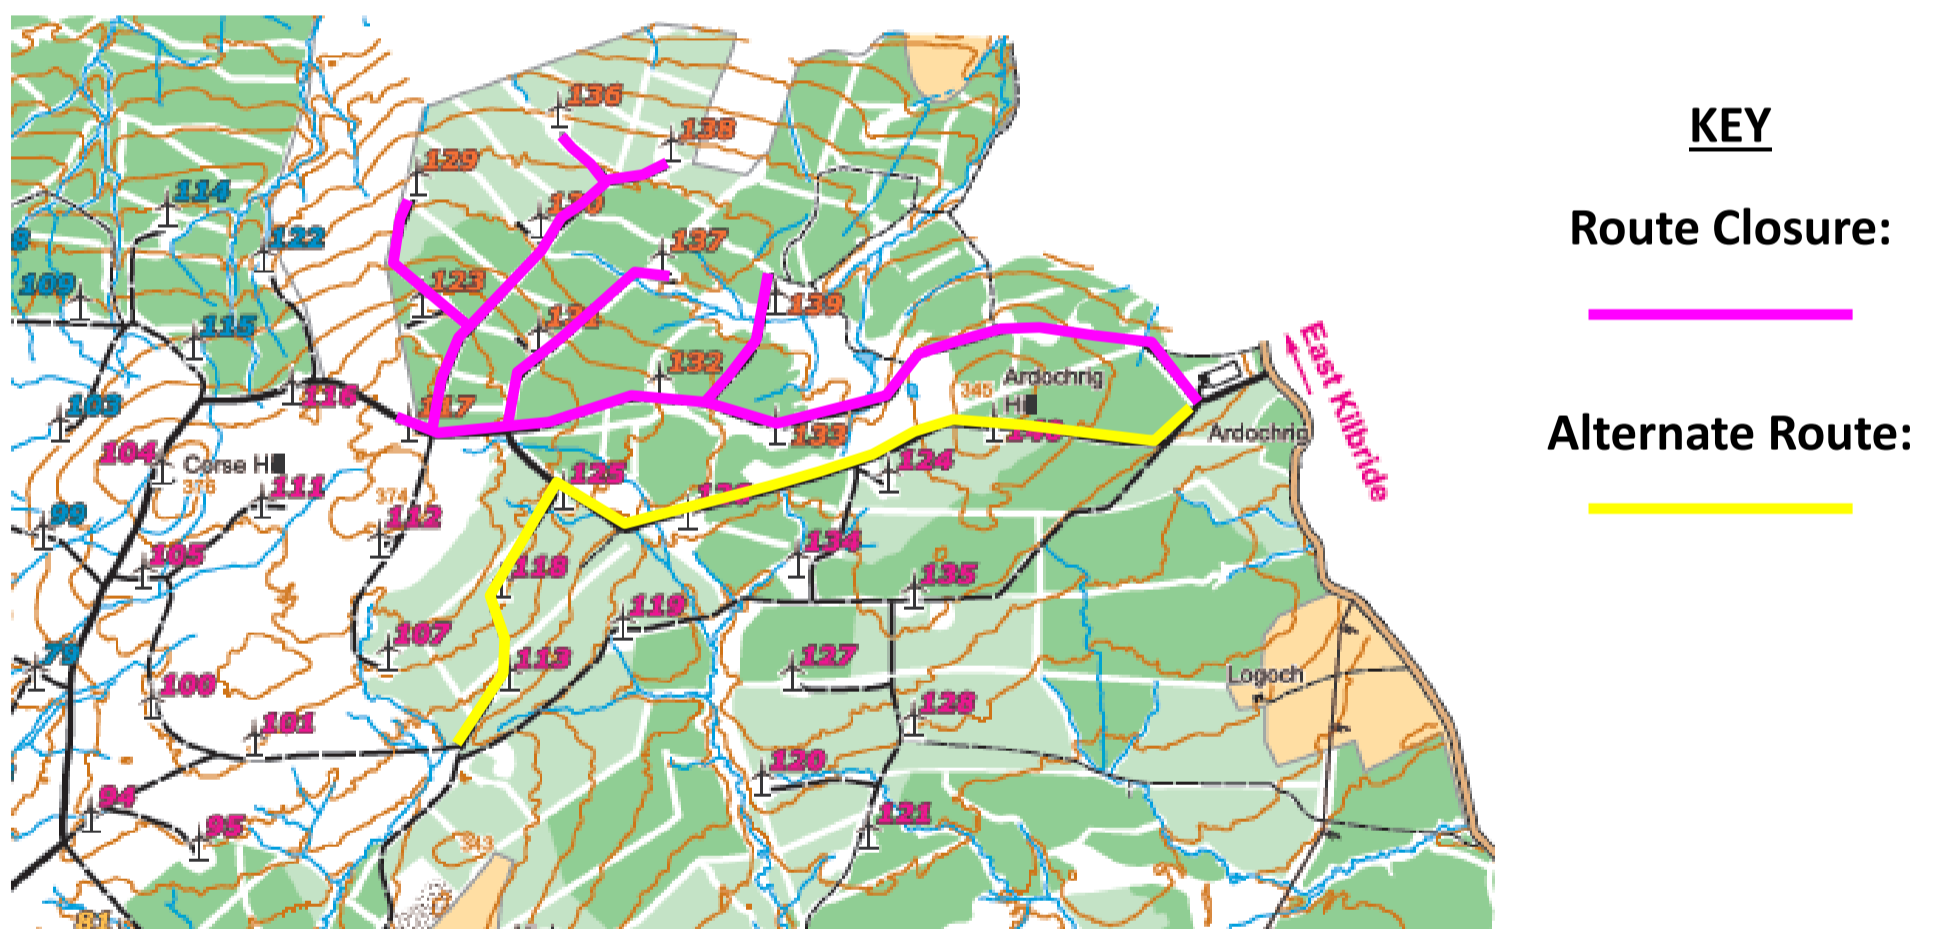

IMPORTANT ACCESS NOTICE

Ardochrig Hill Route Closure

Tuesday 24th October 2017—for ~ 4 days

Vegetation control using heavy plant machinery is taking place on tracks in the Ardochrig Hill/Cleughearn Plantation area of the windfarm for approximately 4 consecutive days.

For your Health & Safety it is not possible to go through the work area.

Please use the diversion provided and do not attempt to enter the work area.

Thank you for your cooperation

If you have any questions please contact SPR Whitelee
Control Centre: 0800 027 2012