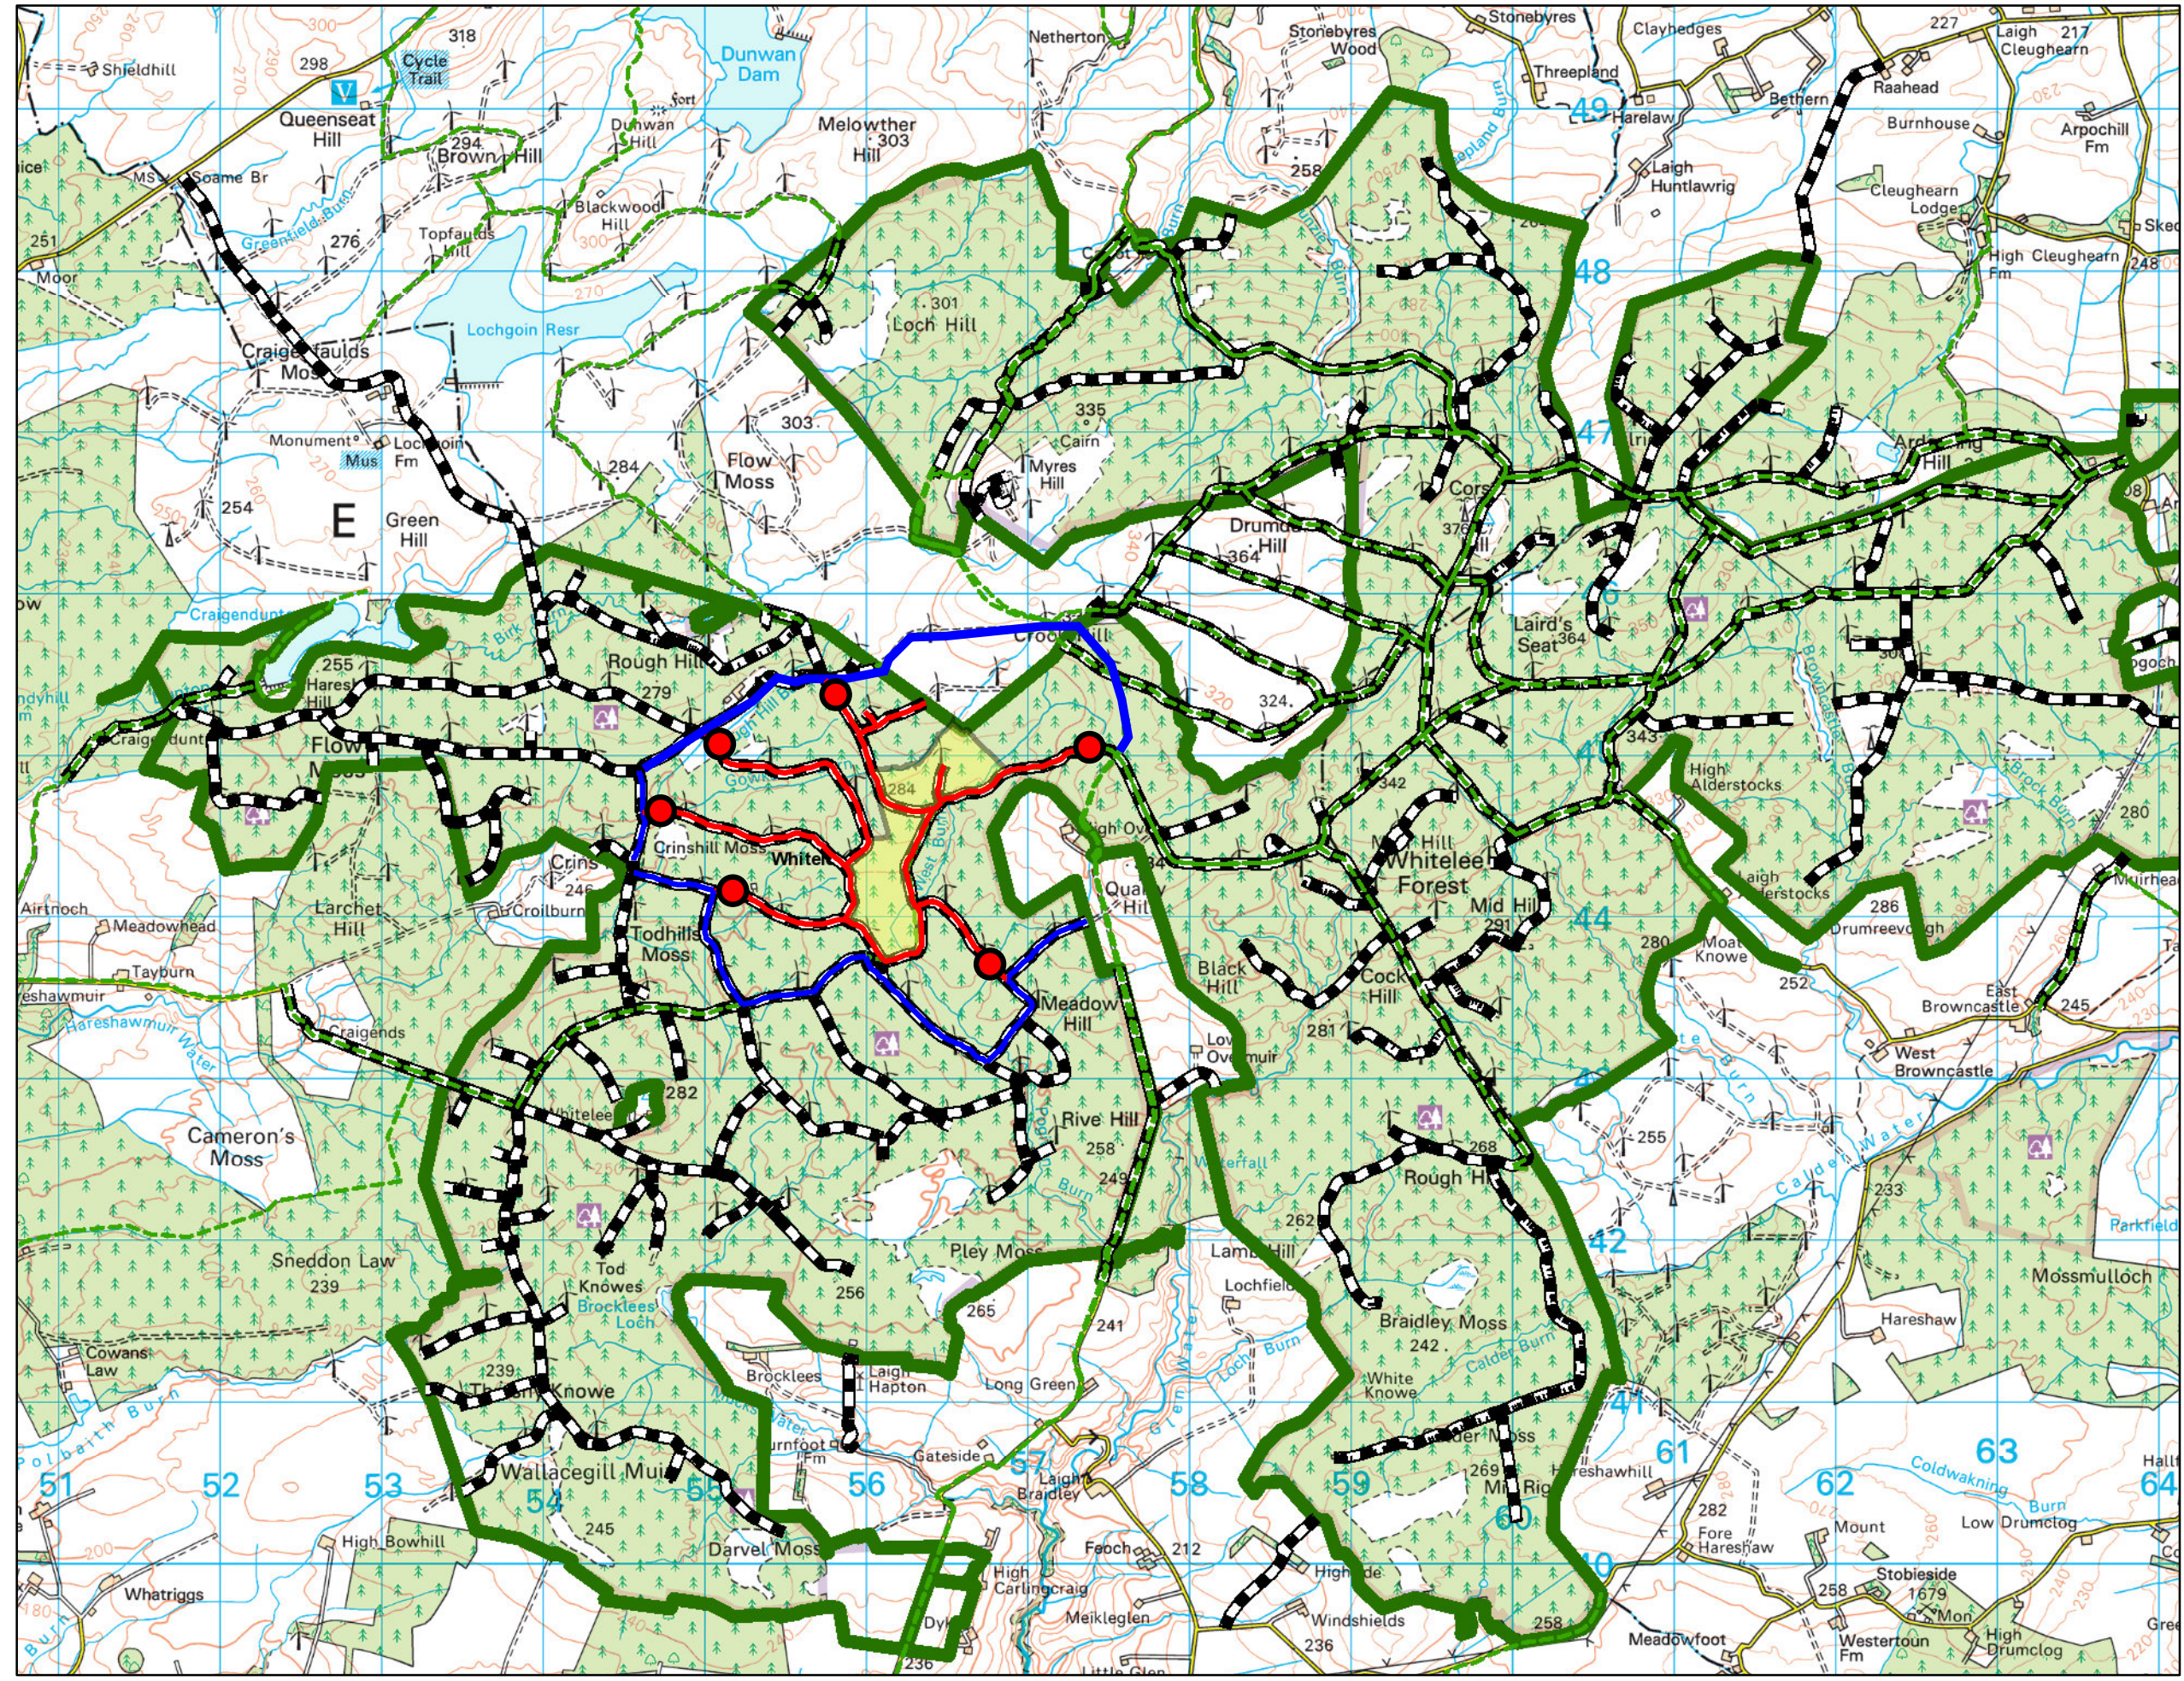

Untitled

Author: Paige Klinkman

Scale @ A3: 1:40,000

Date: 23/08/2021

Legend

- Core Paths
- Forest Roads
- Blocks

Reproduced by permission of Ordnance Survey on behalf of HMSO.
 © Crown copyright and database right 2021. All rights reserved.
 Ordnance Survey Licence number 100024925.
 © Getmapping Plc and Bluesky International Limited 2021.